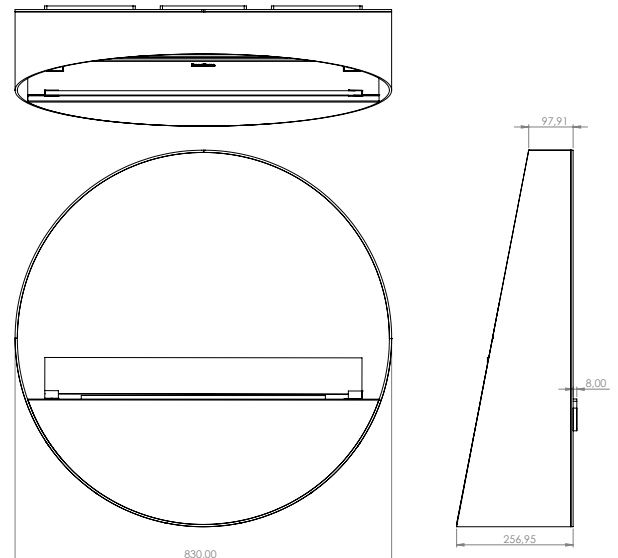

ACCESSORIES

- Shutter tool / Sponge

BIOETHANOL

For use and information about bioethanol, please visit our website decoflame.com.

(Please be aware that bioethanol is essential to a proper use and guarantee of your product).