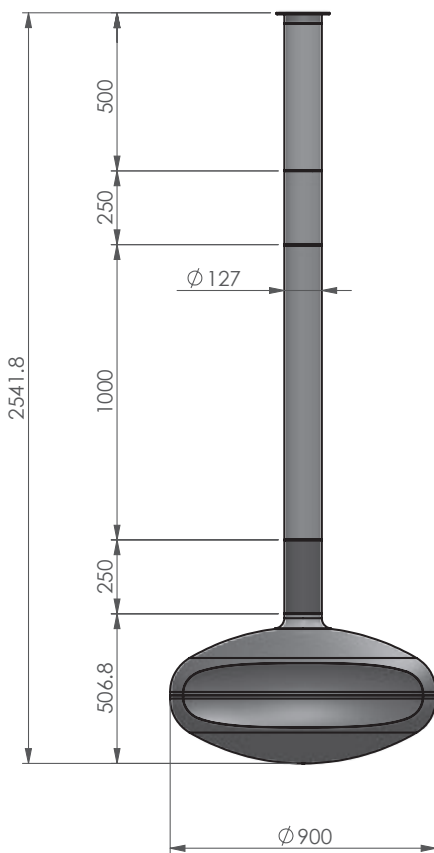

THE ICONIC

by

ICON  FIRES

THE ICONIC, where elegance meets performance!

Features:

- Height adjustable hanging system
- Easily convertible to Pedestal
- 360 degrees rotation
- Clean burning and environmentally-friendly bioethanol
- No flue required

The Hanging System

- Ceiling Bracket
- 500 mm pole
- 250 mm pole
- 1000 mm pole
- 250 mm Connection Pole
- Height adjustable in lengths of 25cm by pole manipulation.

Burner Capacity:

- Weight: 13.8 kg
- Burner Capacity: 6.5 litres
- Burn time: up to 10 hours